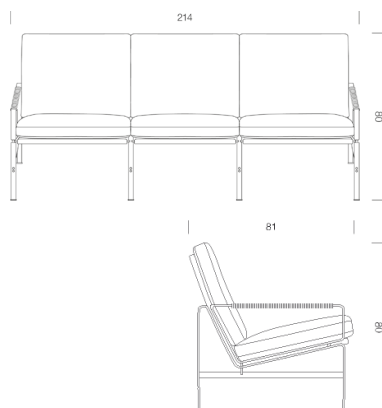

Materials Easy Chair or Sofa with loose cushions in anilin leather. Frame in chrome-plated steel. The units come as a 1, 2 or 3-seater or even longer.

Leather colors Cognac
Dark Brown
Black

Measures FK 6720-1
H: 80 cm / 31,5 in
W: 74 cm / 29,1 in
D: 81 cm / 31,5 in
SH: 40 cm / 15,7 in

COL FK 6720-1
1 hide approx.
5 m²

Box size FK 6720-1
H: 89 cm / 35 in
W: 83 cm / 32,7 in
L: 89 cm / 35 in

CBM FK 6720-1
0,66

Box weight FK 6720-1
40 kg

Measures FK 6720-2
H: 80 cm / 31,5 in
W: 145 cm / 57 in
D: 81 cm / 31,5 in
SH: 40 cm / 15,7 in

COL FK 6720-2
2 hide approx.
10 m²

Box size FK 6720-2
H: 95 cm / 37,4 in
W: 93 cm / 36,6 in
L: 168 cm / 66,1 in

CBM FK 6720-2
1,48

Box weight FK 6720-2
150 kg

Measures FK 6720-3
H: 80 cm / 31,5 in
W: 214 cm / 84,25 in
D: 81 cm / 31,5 in
SH: 40 cm / 15,75 in

COL FK 6720-3
3 hide approx.
15 m²

Box size FK 6720-3
H: 95 cm / 37,4 in
W: 93 cm / 36,6 in
L: 237 cm / 93,3 in

CBM FK 6720-3
2,09

Box weight FK 6720-3
180 kg