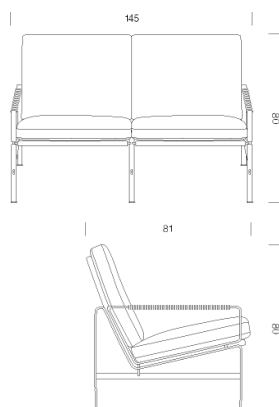

Materials Easy Chair or Sofa with loose cushions in anilin leather. Frame in chrome-plated steel. The units come as a 1, 2 or 3-seater or even longer.

Leather colors Cognac
Dark Brown
Black

Measures FK 6720-1
H: 80 cm / 31,5 in
W: 74 cm / 29,1 in
D: 81 cm / 31,5 in
SH: 40 cm / 15,7 in

COL FK 6720-1
1 hide approx.
5 m²

Box size FK 6720-1
H: 89 cm / 35 in
W: 83 cm / 32,7 in
L: 89 cm / 35 in

CBM FK 6720-1
0,66

Box weight FK 6720-1
40 kg

Measures FK 6720-2
H: 80 cm / 31,5 in
W: 145 cm / 57 in
D: 81 cm / 31,5 in
SH: 40 cm / 15,7 in

COL FK 6720-2
2 hide approx.
10 m²

Box size FK 6720-2
H: 95 cm / 37,4 in
W: 93 cm / 36,6 in
L: 168 cm / 66,1 in

CBM FK 6720-2
1,48

Box weight FK 6720-2
150 kg

Measures FK 6720-3
H: 80 cm / 31,5 in
W: 214 cm / 84,25 in
D: 81 cm / 31,5 in
SH: 40 cm / 15,75 in

COL FK 6720-3
3 hide approx.
15 m²

Box size FK 6720-3
H: 95 cm / 37,4 in
W: 93 cm / 36,6 in
L: 237 cm / 93,3 in

CBM FK 6720-3
2,09

Box weight FK 6720-3
180 kg