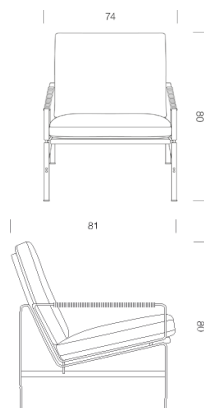

Materials Easy Chair or Sofa with loose cushions in anilin leather. Frame in chrome-plated steel. The units come as a 1, 2 or 3-seater or even longer.

Leather colors Cognac
Dark Brown
Black

Measures FK 6720-1
H: 80 cm / 31,5 in
W: 74 cm / 29,1 in
D: 81 cm / 31,5 in
SH: 40 cm / 15,7 in

COL FK 6720-1
1 hide approx.
5 m²

Box size FK 6720-1
H: 89 cm / 35 in
W: 83 cm / 32,7 in
L: 89 cm / 35 in

CBM FK 6720-1
0,66

Box weight FK 6720-1
40 kg

Measures FK 6720-2
H: 80 cm / 31,5 in
W: 145 cm / 57 in
D: 81 cm / 31,5 in
SH: 40 cm / 15,7 in

COL FK 6720-2
2 hide approx.
10 m²

Box size FK 6720-2
H: 95 cm / 37,4 in
W: 93 cm / 36,6 in
L: 168 cm / 66,1 in

CBM FK 6720-2
1,48

Box weight FK 6720-2
150 kg

Measures FK 6720-3
H: 80 cm / 31,5 in
W: 214 cm / 84,25 in
D: 81 cm / 31,5 in
SH: 40 cm / 15,75 in